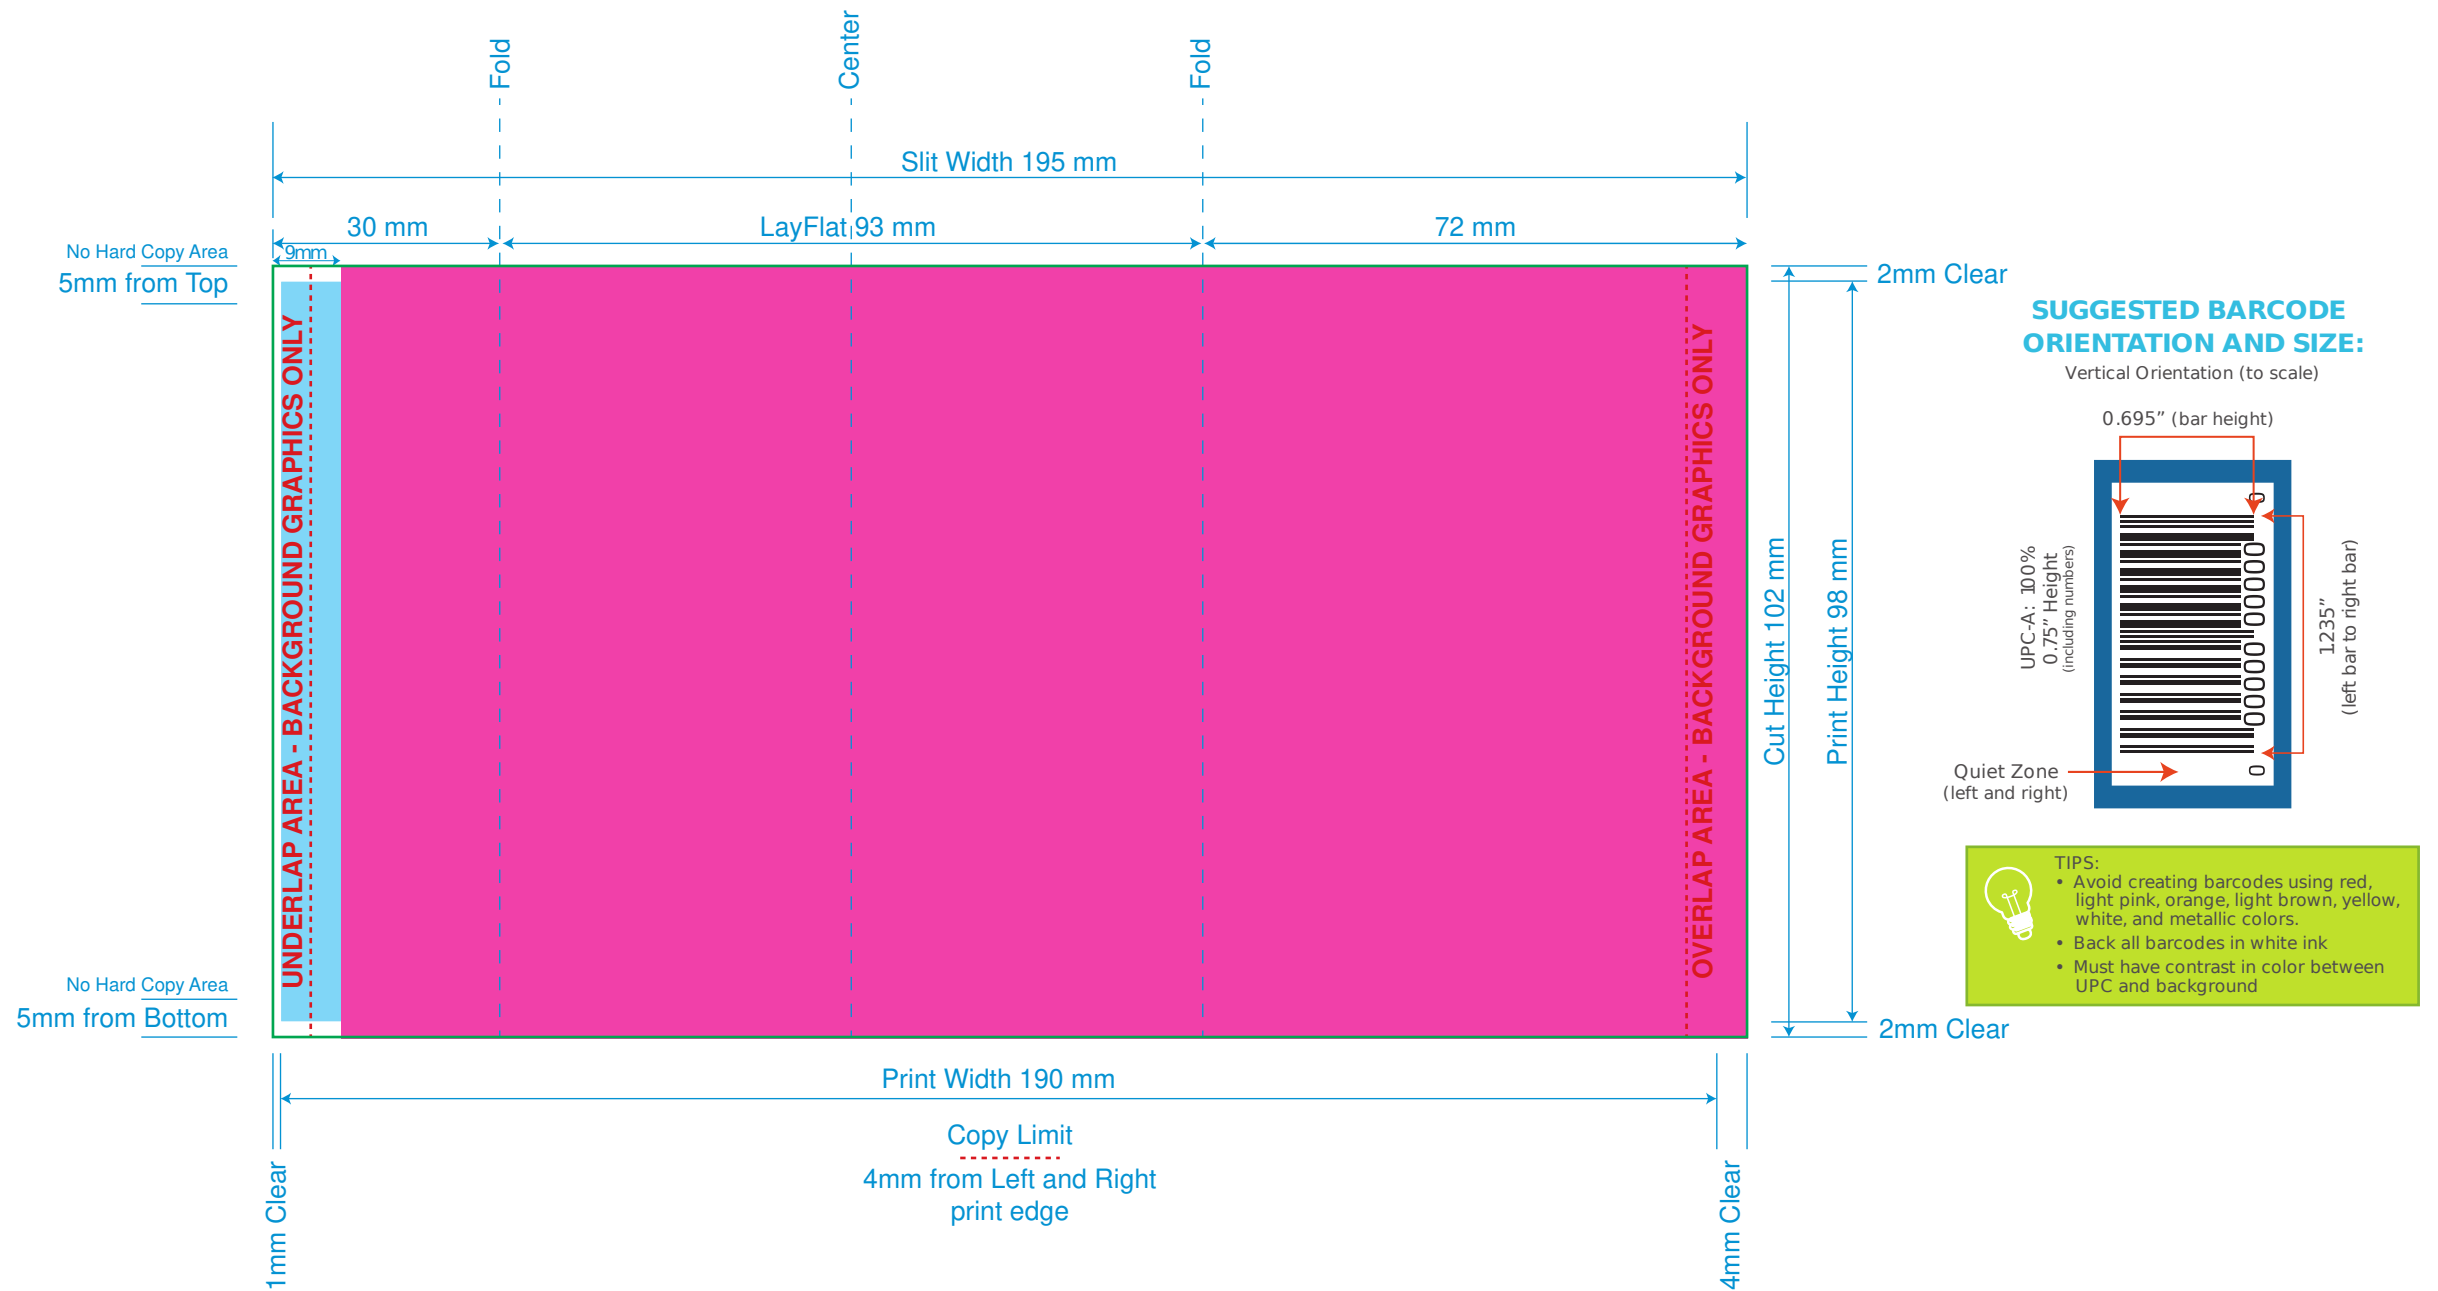

Shrink Sleeve Template Matte Varnish

TECHNICAL SWATCHES

These swatches are used to show size, folds, and copy limit ONLY. **DO NOT** manipulate or use them in the design of your artwork.

WHITE INK SWATCH

This swatch should be used on the "White Layer" **ONLY** to indicate where white ink needs to print.

ART NOTES

- Outline all fonts and embed all images
- Downscale images to 300-450 dpi
- Rasterize complex vector
- File should be no larger than 50MB
- No critical copy should be placed outside of copy limit lines